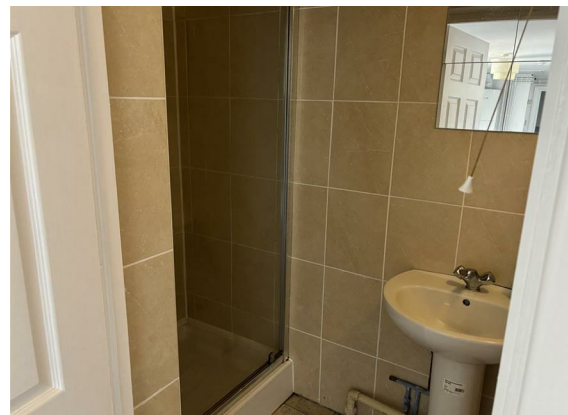

**1 Bed
Studio
located in**

£650 Per Month

**Roger
McGhee**
Estate Agents

PROFESSIONAL SERVICE
PERSONAL APPROACH

DIRECTIONS

CONTACT

11 Frederick Place
St Thomas Street
Weymouth
Dorset
DT9 9LQ

E: admin@rogermcghee.co.uk
T: 01305 779655
www.rogermcghee.co.uk